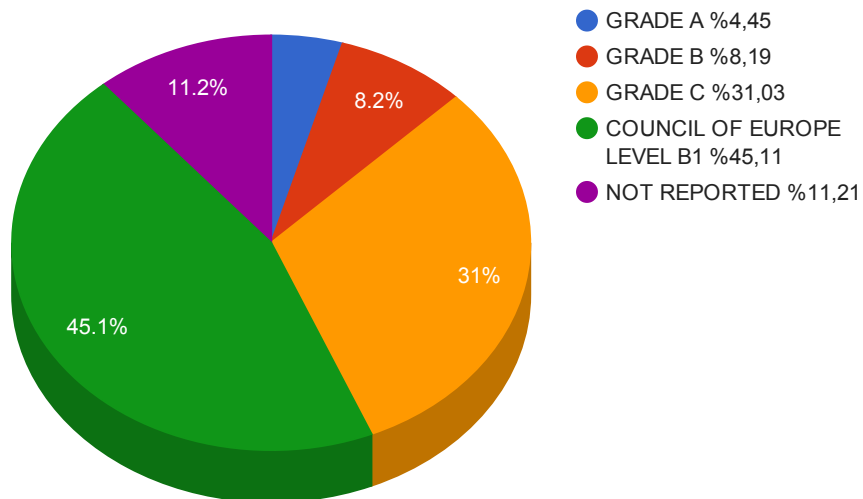

**MODAFEN - (FCE) Cambridge English: First Results**

**İstanbul - (FCE) Cambridge English: First Results**

**Marmara Region - (FCE) Cambridge English: First Results**

**Turkey - (FCE) Cambridge English: First Results**

**NOTE :**

In the chart that includes the results of Cambridge English: Key, Preliminary and First exams:

**Score Average:** It indicates the average of the total scores of all our candidates to the number of the total candidates.