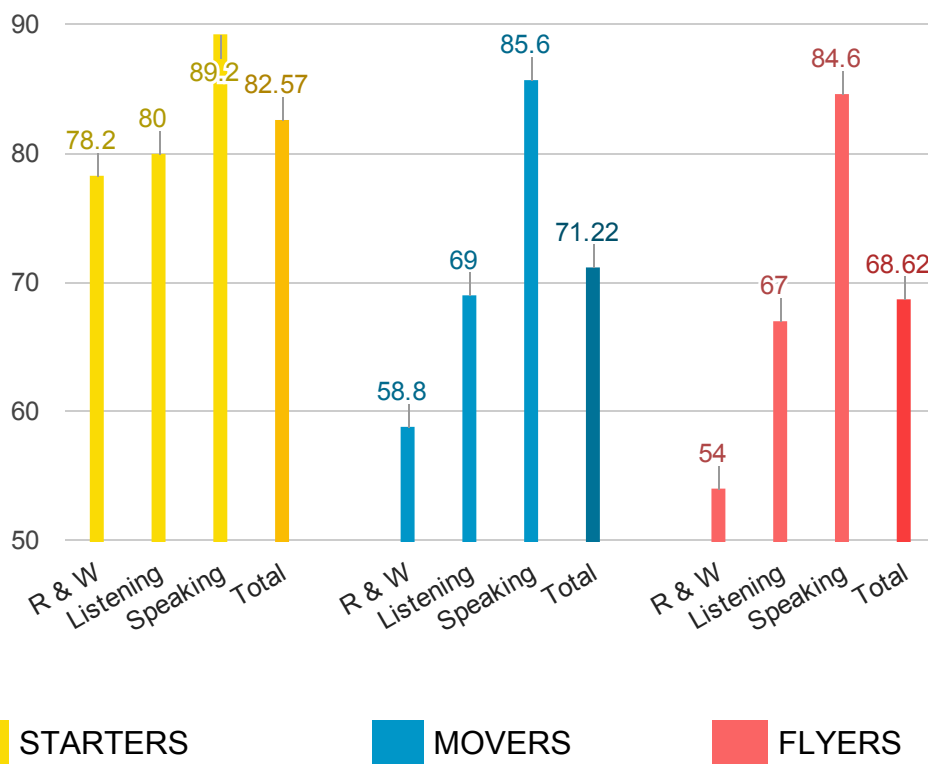

**Candidates: 70**

**MODAFEN - MOVERS**

**(YLE) SUCCESS RATE OF MOVERS**

**Candidates : 68**

**MODAFEN - FLYERS**

**(YLE) SUCCESS RATE OF FLYERS**

**Candidates : 45**

**MODAFEN - YOUNG LEARNERS**

**SUCCESS RATE OF YOUNG LEARNERS**

**SUCCESS RATE OF YOUNG LEARNERS IN İstanbul**

**SUCCESS RATE OF YOUNG LEARNERS IN Marmara REGION**

**SUCCESS RATE OF YOUNG LEARNERS IN TURKEY**

**NOTE :** The bar charts included in the statistics of Young Learners indicate the average success rate of the candidates participated in this exam. The statistics of the region indicates only the common statistics of the participant schools in your region.

Exam	Candidates	Score Average	Pass Rate
KET	<b>69</b>	<b>80,10</b>	<b>% 80,1</b>
PET	<b>26</b>	<b>76,76</b>	<b>% 76,7</b>
FCE	<b>11</b>	<b>155,09</b>	<b>% 45,4</b>

	<b>%85+</b> Pass with Merit & Distinction / Grade A
	<b>%70+</b> Pass / Grade B-C