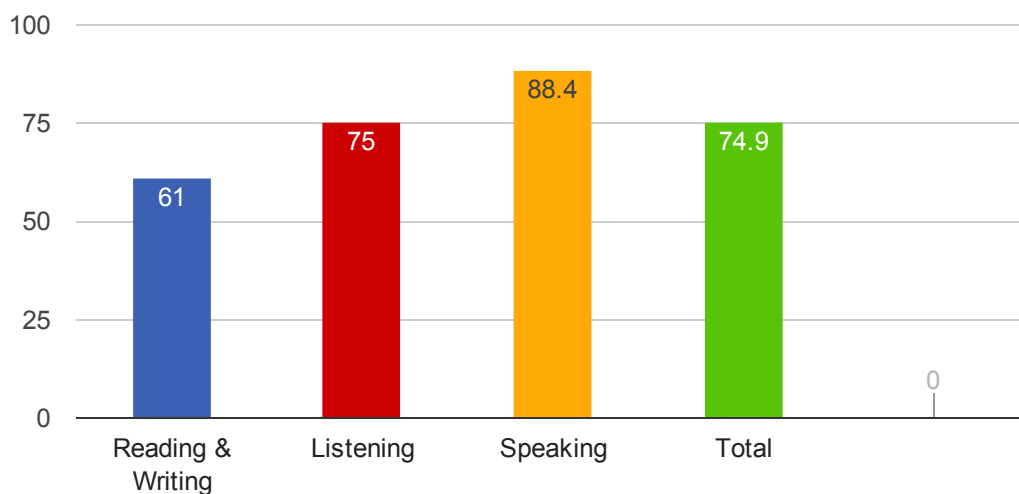

**CAMBRIDGE ENGLISH LANGUAGE ASSESSMENT**  
**2014/2015**  
**ANNUAL REVIEW**

**School Name: MODAFEN**

The statistics are generated with the scale of 100%

**MODAFEN - STARTERS**

**(YLE) SUCCESS RATE OF STARTERS**

**Candidates: 70**

**MODAFEN - MOVERS**

**(YLE) SUCCESS RATE OF MOVERS**

**Candidates : 68**

**MODAFEN - FLYERS**

**(YLE) SUCCESS RATE OF FLYERS**

**Candidates : 45**

**MODAFEN - YOUNG LEARNERS**