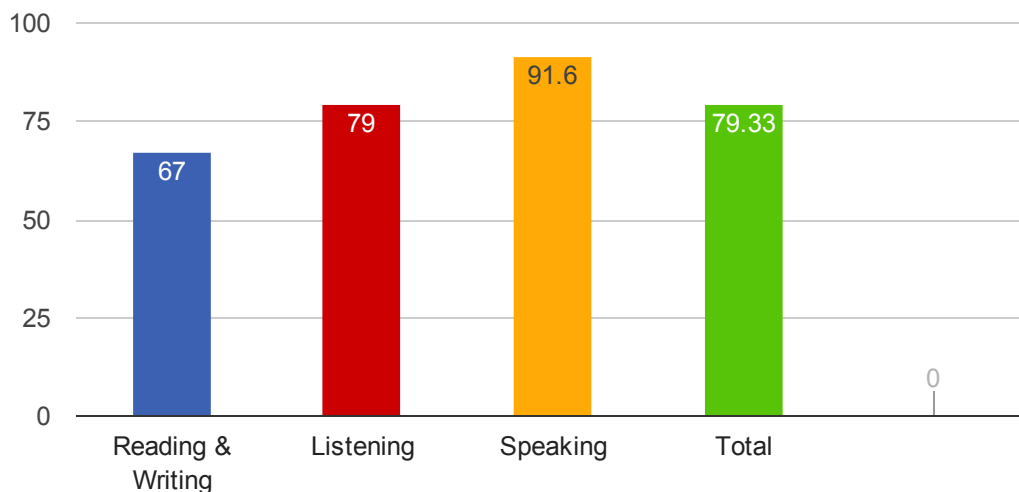

**CAMBRIDGE ENGLISH LANGUAGE ASSESSMENT**  
**2014/2015**  
**ANNUAL REVIEW**

**School Name: MODAFEN**

The statistics are generated with the scale of 100%

**MODAFEN - STARTERS**

**(YLE) SUCCESS RATE OF STARTERS**

**Candidates: 70**

**MODAFEN - MOVERS**

**(YLE) SUCCESS RATE OF MOVERS**

**Candidates : 68**

**MODAFEN - FLYERS**

**(YLE) SUCCESS RATE OF FLYERS**

**Candidates : 45**

**MODAFEN - YOUNG LEARNERS**