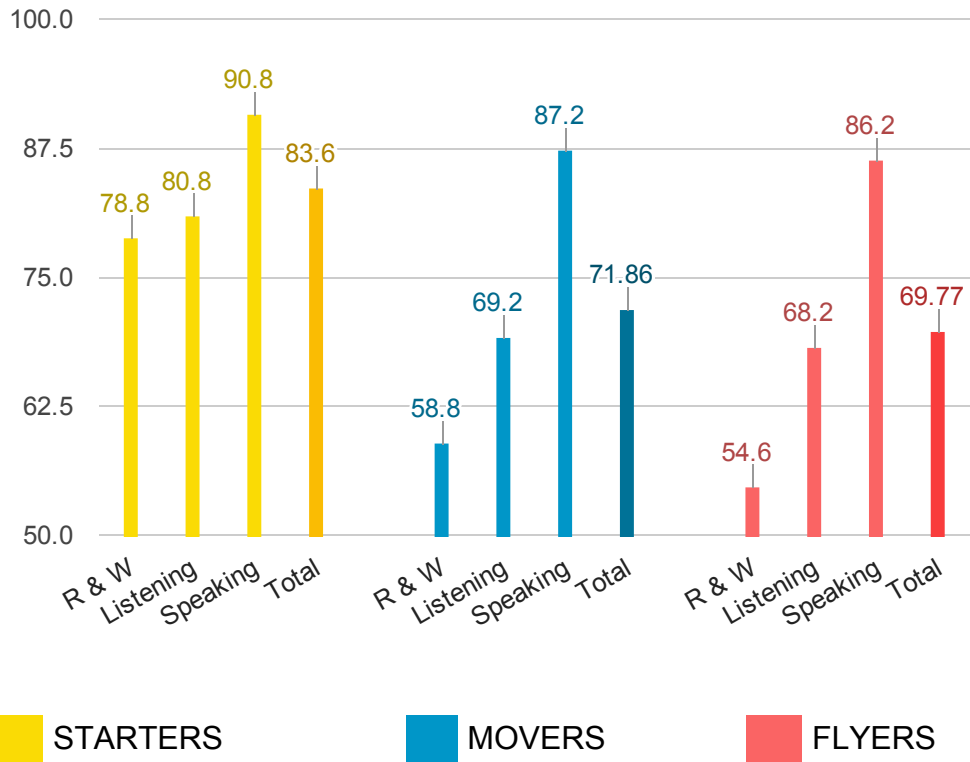

**CAMBRIDGE ENGLISH LANGUAGE ASSESSMENT**  
**2014/2015**  
**ANNUAL REVIEW**

**School Name: MODAFEN**

The statistics are generated with the scale of 100%

**MODAFEN - STARTERS**

**(YLE) SUCCESS RATE OF STARTERS**

**Candidates: 70**

**MODAFEN - MOVERS**

**(YLE) SUCCESS RATE OF MOVERS**

**Candidates : 68**

**MODAFEN - FLYERS**

**(YLE) SUCCESS RATE OF FLYERS**

**Candidates : 45**

**MODAFEN - YOUNG LEARNERS**

**SUCCESS RATE OF YOUNG LEARNERS**

**SUCCESS RATE OF YOUNG LEARNERS IN İstanbul**

**SUCCESS RATE OF YOUNG LEARNERS IN Marmara REGION**

**SUCCESS RATE OF YOUNG LEARNERS IN TURKEY**

**NOTE :** The bar charts included in the statistics of Young Learners indicate the average success rate of the candidates participated in this exam. The statistics of the region indicates only the common statistics of the participant schools in your region.