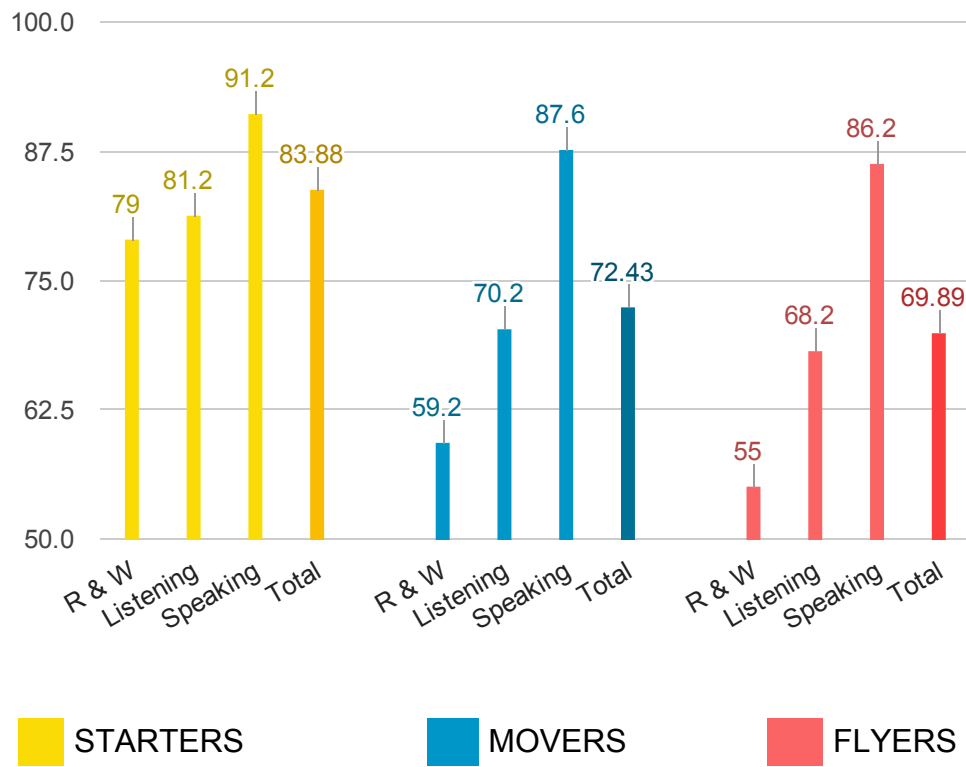

**CAMBRIDGE ENGLISH LANGUAGE ASSESSMENT**  
**2014/2015**  
**ANNUAL REVIEW**

**School Name: MODAFEN**

The statistics are generated with the scale of 100%

**MODAFEN - STARTERS**

**(YLE) SUCCESS RATE OF STARTERS**

**Candidates: 70**

**MODAFEN - MOVERS**

**(YLE) SUCCESS RATE OF MOVERS**

**Candidates : 68**

**MODAFEN - FLYERS**

**(YLE) SUCCESS RATE OF FLYERS**

**Candidates : 45**

**MODAFEN - YOUNG LEARNERS**

**SUCCESS RATE OF YOUNG LEARNERS**

**SUCCESS RATE OF YOUNG LEARNERS IN İstanbul**

**SUCCESS RATE OF YOUNG LEARNERS IN Marmara REGION**

**SUCCESS RATE OF YOUNG LEARNERS IN TURKEY**

**NOTE :** The bar charts included in the statistics of Young Learners indicate the average success rate of the candidates participated in this exam. The statistics of the region indicates only the common statistics of the participant schools in your region.