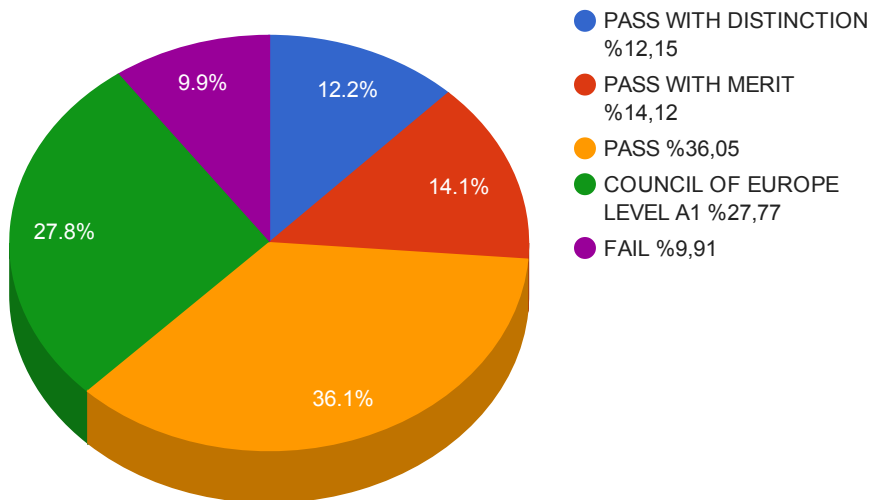

**SUCCESS RATE OF YOUNG LEARNERS**

**SUCCESS RATE OF YOUNG LEARNERS IN İstanbul**

**SUCCESS RATE OF YOUNG LEARNERS IN Marmara REGION**

**SUCCESS RATE OF YOUNG LEARNERS IN TURKEY**

**NOTE :** The bar charts included in the statistics of Young Learners indicate the average success rate of the candidates participated in this exam. The statistics of the region indicates only the common statistics of the participant schools in your region.

Exam	Candidates	Score Average	Pass Rate
KET	<b>69</b>	<b>80,10</b>	<b>% 80,1</b>
PET	<b>26</b>	<b>76,76</b>	<b>% 76,7</b>
FCE	<b>11</b>	<b>155,09</b>	<b>% 45,4</b>

	<b>%85+</b> Pass with Merit & Distinction / Grade A
	<b>%70+</b> Pass / Grade B-C

**MODAFEN - (KET) Cambridge English: Key Results**

**Istanbul - (KET) Cambridge English: Key Results**

**Marmara Region - (KET) Cambridge English: Key Results**

**Turkey - (KET) Cambridge English: Key Results**