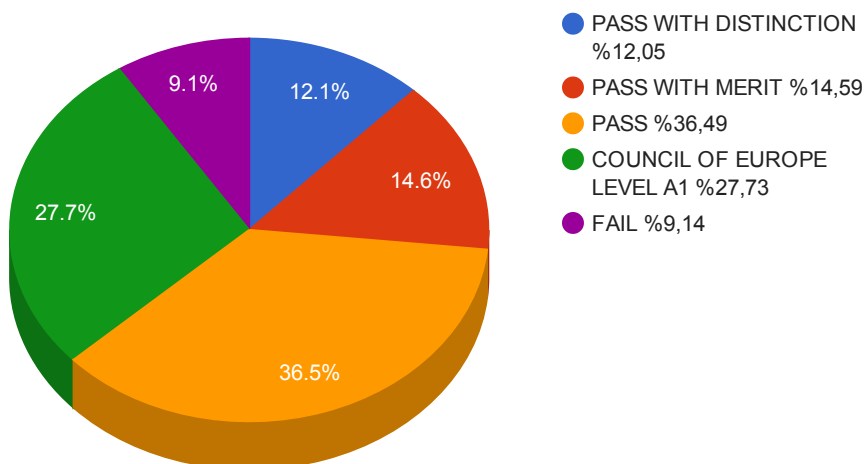

Istanbul - (KET) Cambridge English: Key Results