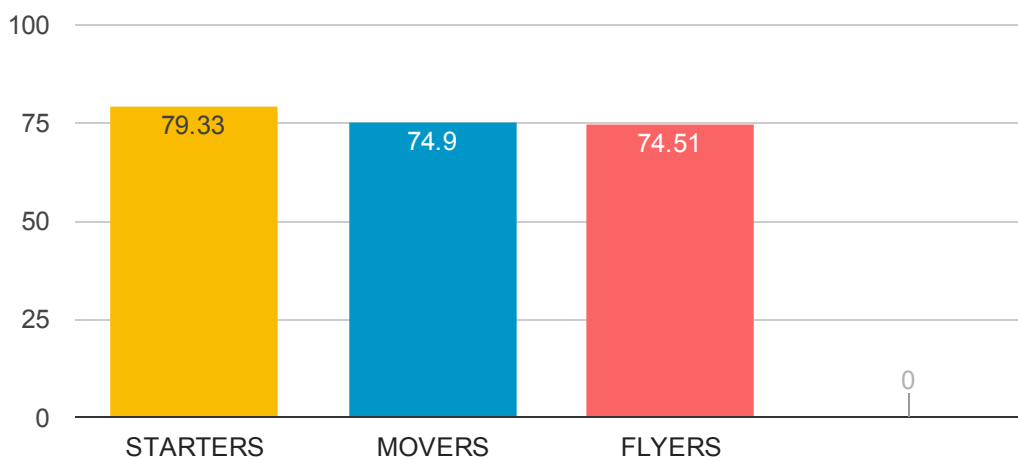

**Candidates: 70**

**MODAFEN - MOVERS**

**(YLE) SUCCESS RATE OF MOVERS**

**Candidates : 68**

**MODAFEN - FLYERS**

**(YLE) SUCCESS RATE OF FLYERS**

**Candidates : 45**

**MODAFEN - YOUNG LEARNERS**

**SUCCESS RATE OF YOUNG LEARNERS**

**SUCCESS RATE OF YOUNG LEARNERS IN İstanbul**

**SUCCESS RATE OF YOUNG LEARNERS IN Marmara REGION**

**SUCCESS RATE OF YOUNG LEARNERS IN TURKEY**

**NOTE :** The bar charts included in the statistics of Young Learners indicate the average success rate of the candidates participated in this exam. The statistics of the region indicates only the common statistics of the participant schools in your region.