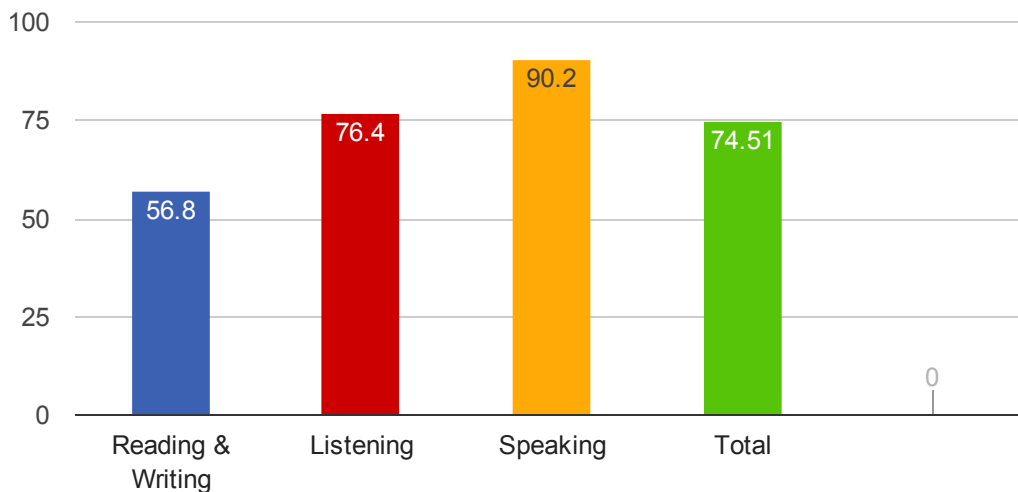

**Candidates: 70**

**MODAFEN - MOVERS**

**(YLE) SUCCESS RATE OF MOVERS**

**Candidates : 68**

**MODAFEN - FLYERS**

**(YLE) SUCCESS RATE OF FLYERS**

**Candidates : 45**

**MODAFEN - YOUNG LEARNERS**

**SUCCESS RATE OF YOUNG LEARNERS**

**SUCCESS RATE OF YOUNG LEARNERS IN İstanbul**

**SUCCESS RATE OF YOUNG LEARNERS IN Marmara REGION**

**SUCCESS RATE OF YOUNG LEARNERS IN TURKEY**

**NOTE :** The bar charts included in the statistics of Young Learners indicate the average success rate of the candidates participated in this exam. The statistics of the region indicates only the common statistics of the participant schools in your region.