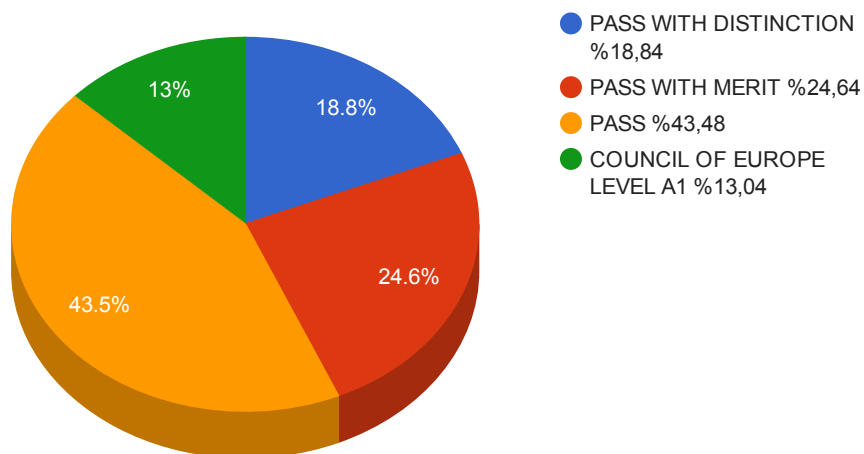

Exam	Candidates	Score Average	Pass Rate
KET	69	80,10	% 80,1
PET	26	76,76	% 76,7
FCE	11	155,09	% 45,4

	%85+ Pass with Merit & Distinction / Grade A
	%70+ Pass / Grade B-C

MODAFEN - (KET) Cambridge English: Key Results